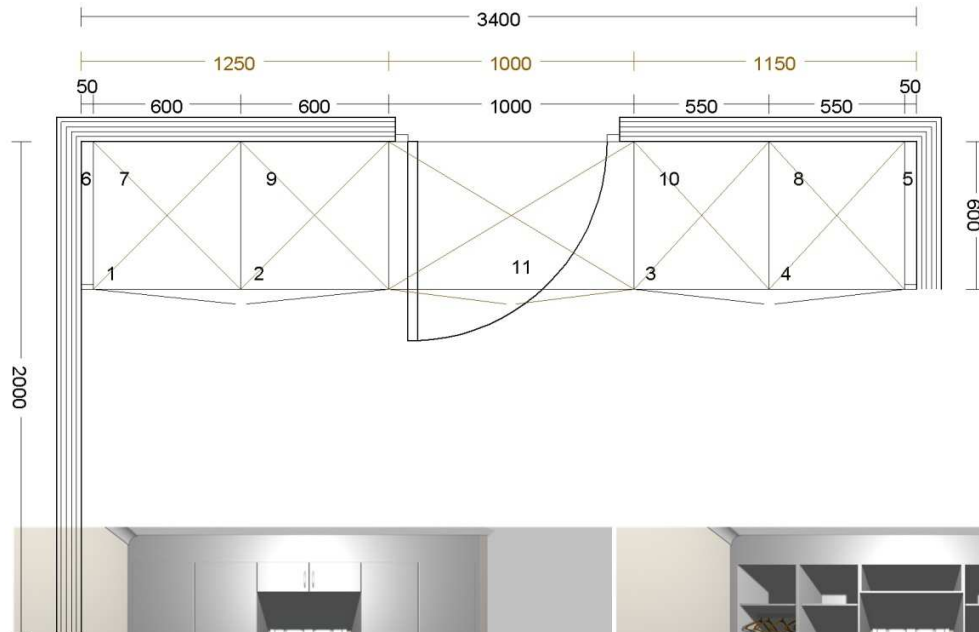

BEDROOM CUPBOARD DESIGNED BY KTB CUPBOARDS

COST ON WHITE ALPINE MELAMINE CUPBOARD R 14,49100

(EXCLUDING HANDLES AND INSTALLATION)

ACTUAL INSTALLATION