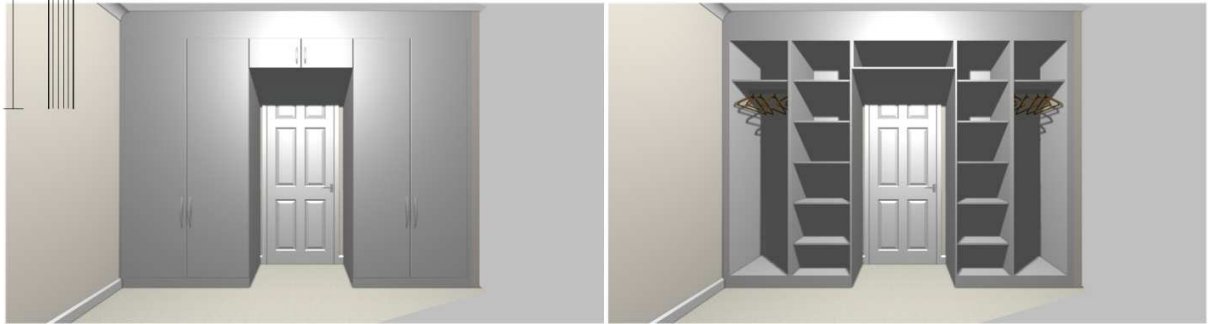

BEDROOM CUPBOARD DESIGNED BY KTB CUPBOARDS

COST ON WHITE ALPINE MELAMINE CUPBOARD R 14,49100

(EXCLUDING HANDLES AND INSTALLATION)

ACTUAL INSTALLATION